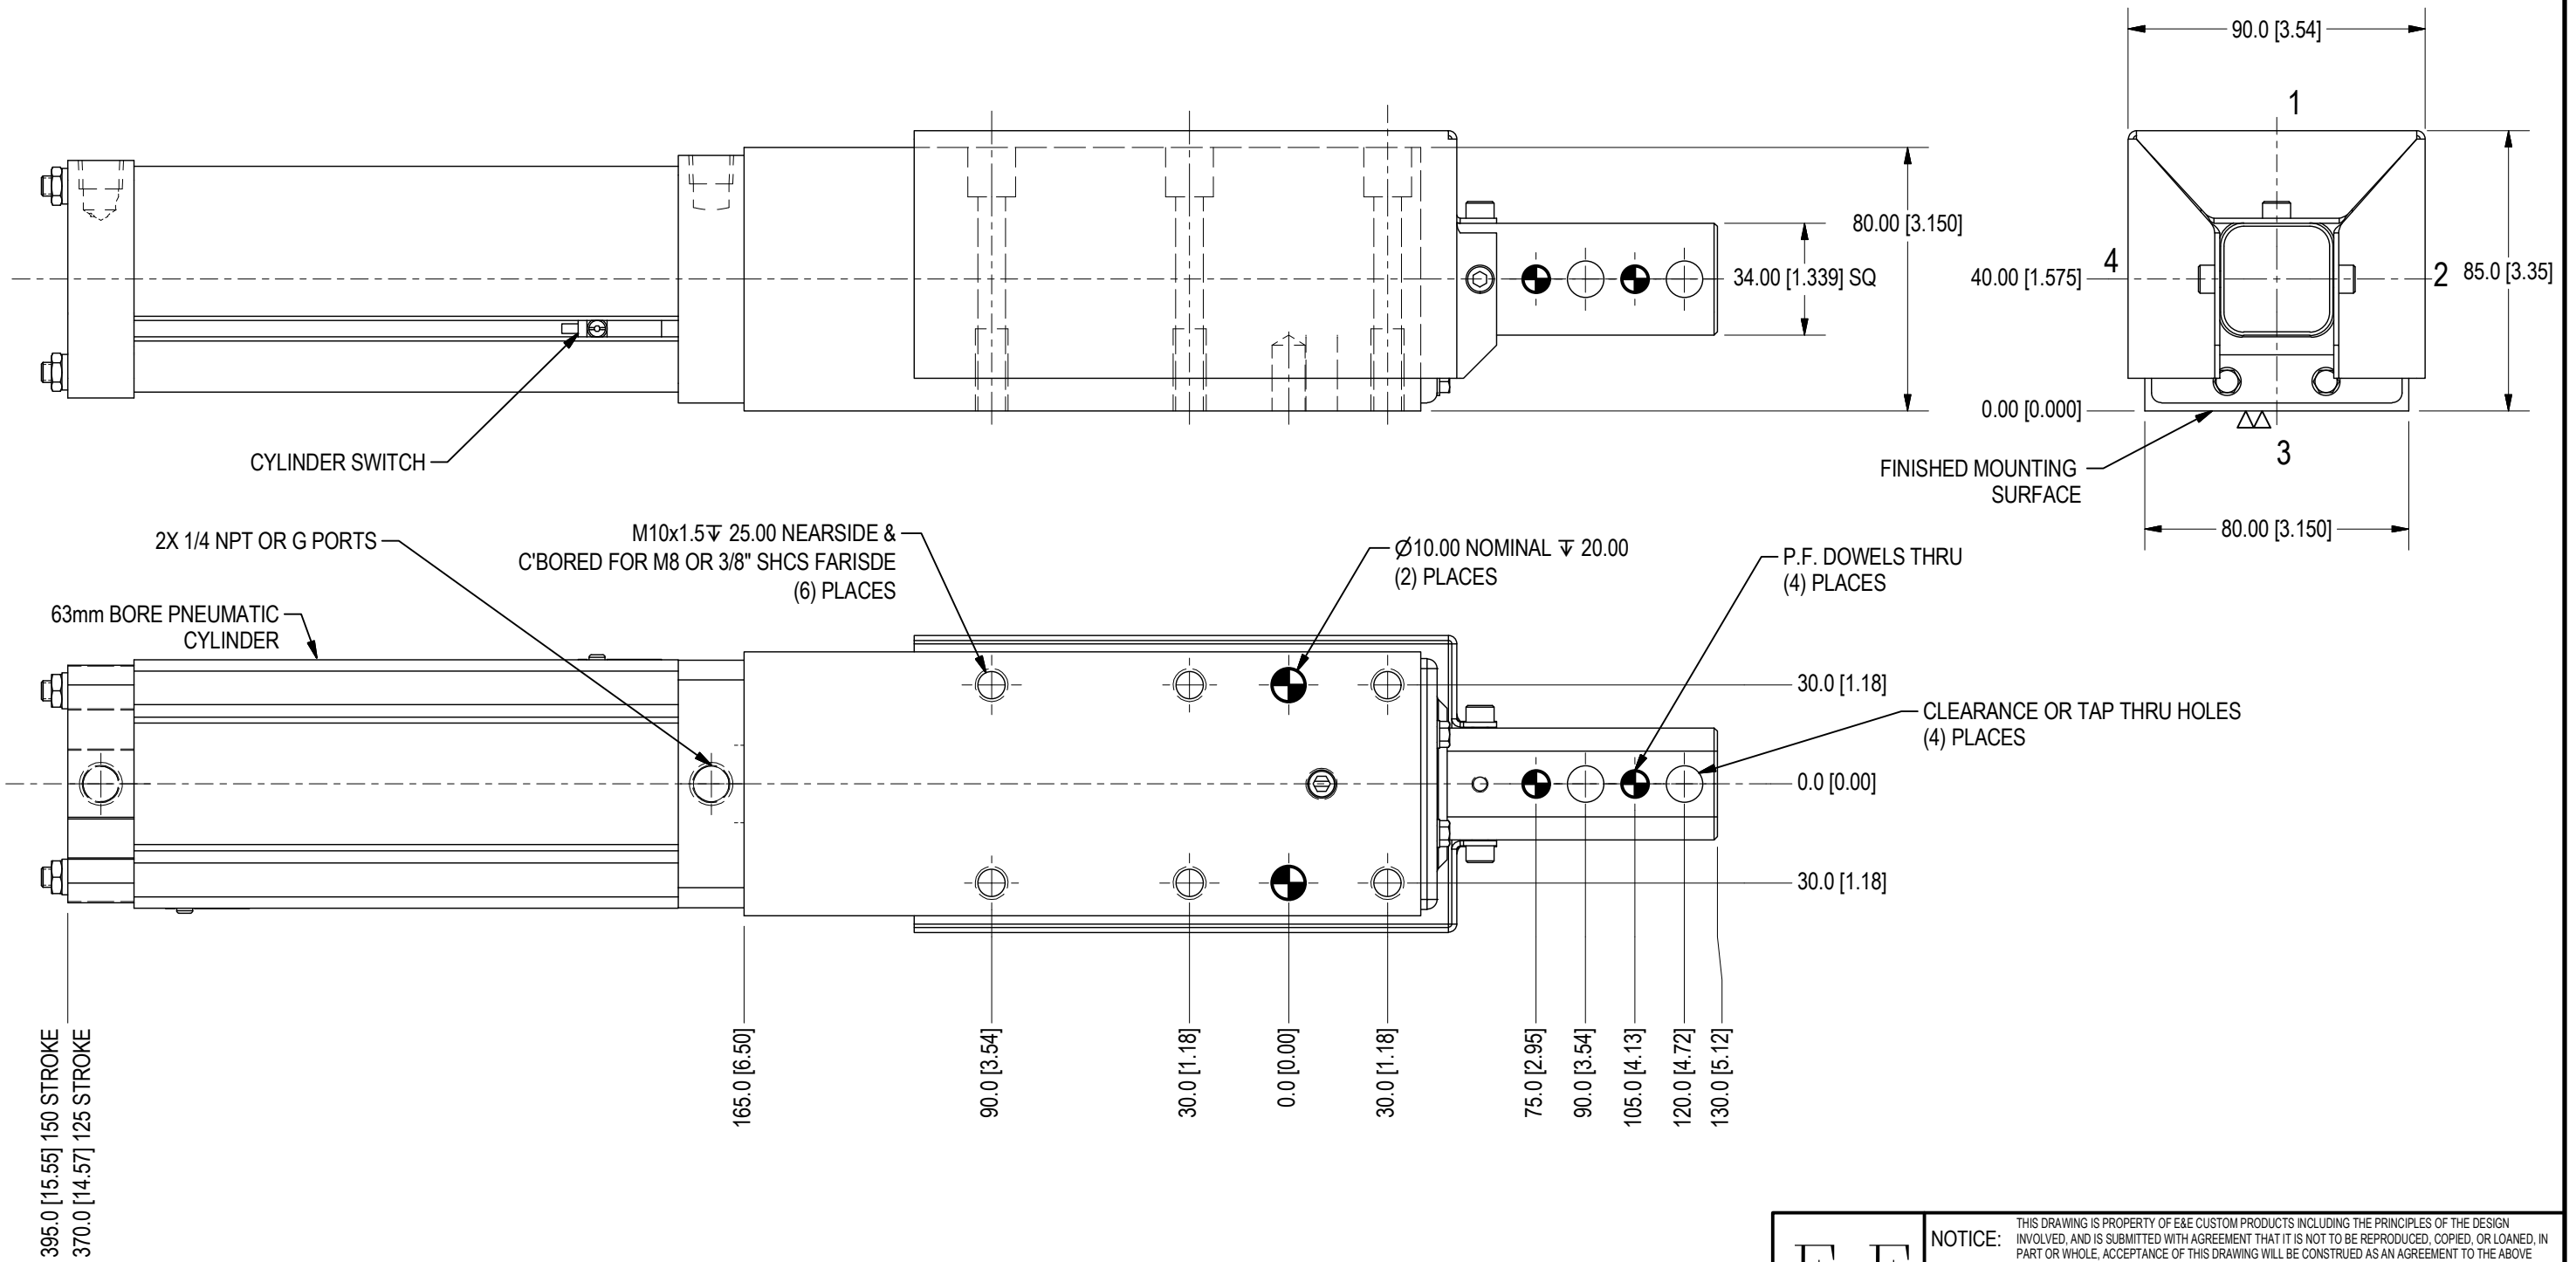

SYM	CHANGES	DATE	BY
-----	---------	------	----

125 & 150 MM STROKE DIMENSIONS

WEIGHTS =  
 18.5lbs for 125mm Strokes  
 19.5lbs for 150mm Stroke

	<small>NOTICE: THIS DRAWING IS PROPERTY OF E&amp;E CUSTOM PRODUCTS INCLUDING THE PRINCIPLES OF THE DESIGN INVOLVED, AND IS SUBMITTED WITH AGREEMENT THAT IT IS NOT TO BE REPRODUCED, COPIED, OR LOANED, IN PART OR WHOLE, ACCEPTANCE OF THIS DRAWING WILL BE CONSTRUED AS AN AGREEMENT TO THE ABOVE</small>		
	TITLE 34 SERIES SHOT PIN		
PART NO.			
DRAWN BY:	CHK'D BY:	APPR'D BY:	
DATE:	DATE:	DATE:	
SCALE: 1/2	DWG. NO. ASP34-Template		
SHT 2 OF 2			